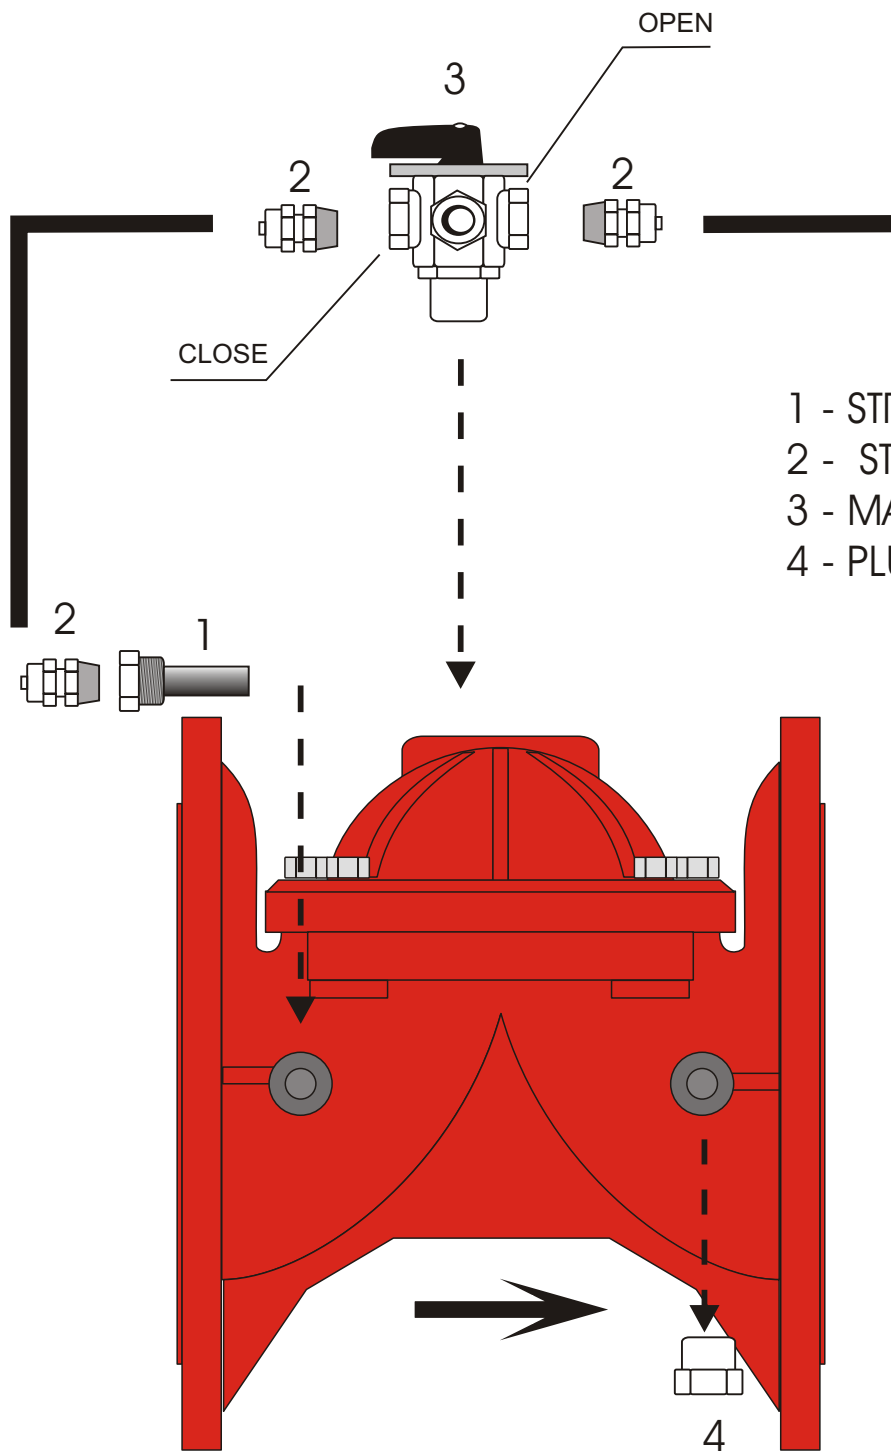

HYDROVAL® HY-CM4V Manual Override valve

- 1 - STRAINER
- 2 - STRAIGHT 1/8" PEAD TUBE 4X6
- 3 - MANUAL OVERRIDE
- 4 - PLUG